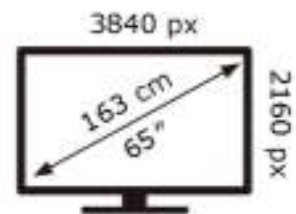

102 kWh/1000h

ABCDEF **G**
HDR
149 kWh/1000h