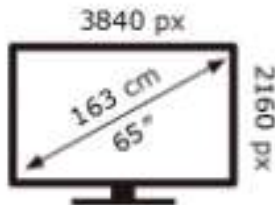

Samsung

UE65M70HAK

102 kWh/1000h

ABCDEF **G**
HDR
149 kWh/1000h

2019/2013

Samsung

UE65M70HAK

102 kWh/1000h